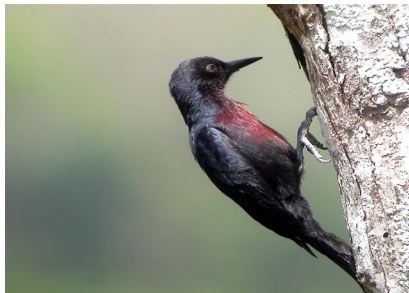

LISTE DES OISEAUX DE LA GUADELOUPE

(4^{ème} édition)

(Grande-Terre, Basse-Terre, Marie-Galante, Les Saintes,
La Désirade, Îlets de la Petite-Terre)

LISTE DES OISEAUX DE LA GUADELOUPE (4^{ème} édition).
Grande-Terre, Basse-Terre, Marie-Galante, les Saintes,
la Désirade, Îlets de la Petite-Terre.

Photos de couverture : Anthony Levesque.

De gauche à droite et de haut en bas : Oriole des vergers (*Icterus spurius*), Sucrier à ventre jaune (*Coereba flaveola*), Pic de la Guadeloupe (*Melanerpes herminieri*), Frégate superbe (*Fregata magnificens*), Bécasseau semipalmé (*Calidris pusilla*), Râle des genêts (*Crex crex*), Crécerelle d'Amérique (*Falco sparverius*).

Summary : The checklist of the birds of Guadeloupe was updated at the end of 2007 (Levesque et al., 2007). In 2008, 3 new species have been added: Black Kite *Milvus migrans*, White-eyed Vireo *Vireo griseus* and Orchard Oriole *Icterus spurius*. Presently, 261 species are on the list of the birds of Guadeloupe including 248 in category A, 5 in category B, 8 in category C (1 in category D and 21 in category E are not included in the official checklist). We have updated the abundance status of many of the migratory species, thanks to an increase in observation on mainland Grande-Terre, particularly in places such as Pointe des Châteaux, and the Nature Reserve of Petite-Terre. We would like to thank the members of AMAZONA and the team of Petite-Terre Nature Reserve for their great involvement in the knowledge and protection of the birds of Guadeloupe.